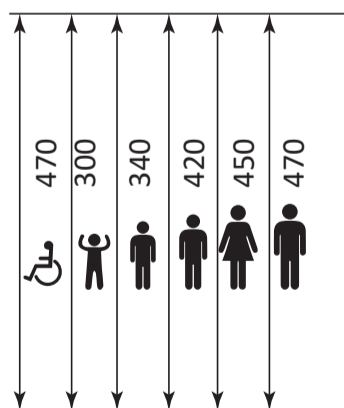

110
Side View

Top View

365
Front View

Specifications

Product Name	Twin Jumbo Toilet Roll Dispenser - Black
Product Code	DTPR0022
Type	Twin Transparent Toilet Paper Roll
Material	High Impact ABS Plastic
Capacity	Maximum 230 mm Diameter Paper Roll
Colour	Black & Gray
Fitting	Wall Mounted
Weight	1600 gm (Unboxed) 1800 gm (Boxed)
Features	Key Lock System

RECOMMENDED MOUNTING HEIGHT

All dimensions are in mm