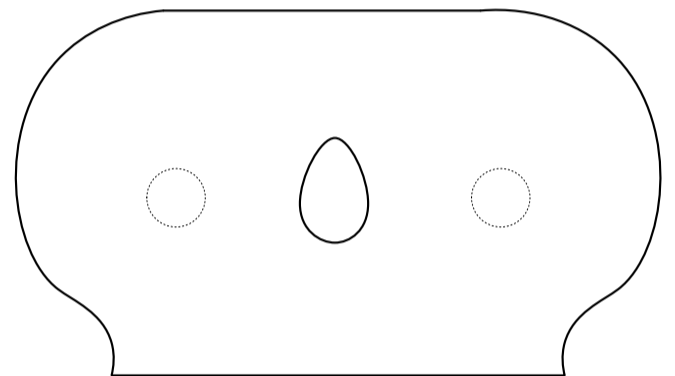

110
Side View

Top View

365
Front View

Specifications

Product Name	Twin Jumbo Toilet Roll Dispenser - Black
Product Code	DTPR0022
Type	Twin Transparent Toilet Paper Roll
Material	High Impact ABS Plastic
Capacity	Maximum 230 mm Diameter Paper Roll
Colour	Black & Gray
Fitting	Wall Mounted
Weight	1600 gm (Unboxed) 1800 gm (Boxed)
Features	Key Lock System

RECOMMENDED MOUNTING HEIGHT

All dimensions are in mm