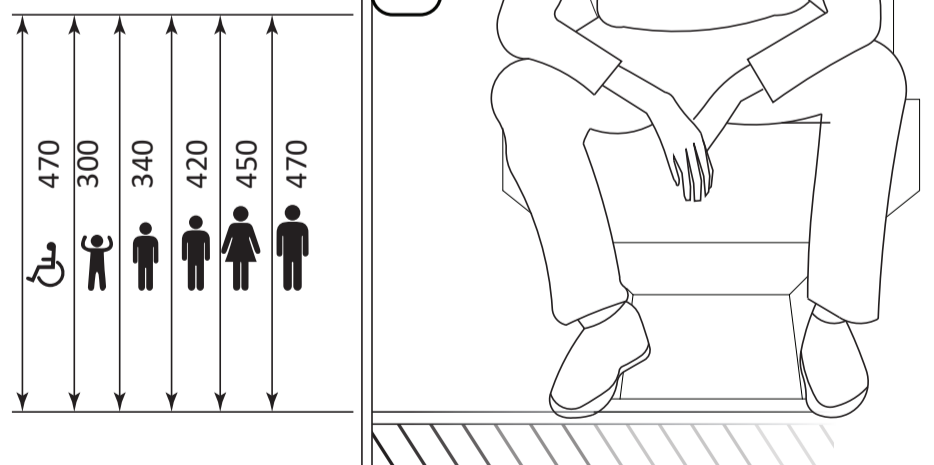

Specifications

Product Name	Jumbo Toilet Roll Dispenser - Black
Product Code	DTPR0007
Type	Jumbo Toilet Paper Roll
Material	High Impact ABS Plastic
Capacity	Maximum 230 mm Diameter Paper Roll
Colour	Black
Fitting	Wall Mounted
Weight	750 gm (Unboxed) 823 gm (Boxed)
Features	Key Lock System

RECOMMENDED MOUNTING HEIGHT

D: Depth
L: Length
W1: Lower Width
W2: Upper Width
All dimensions are in mm