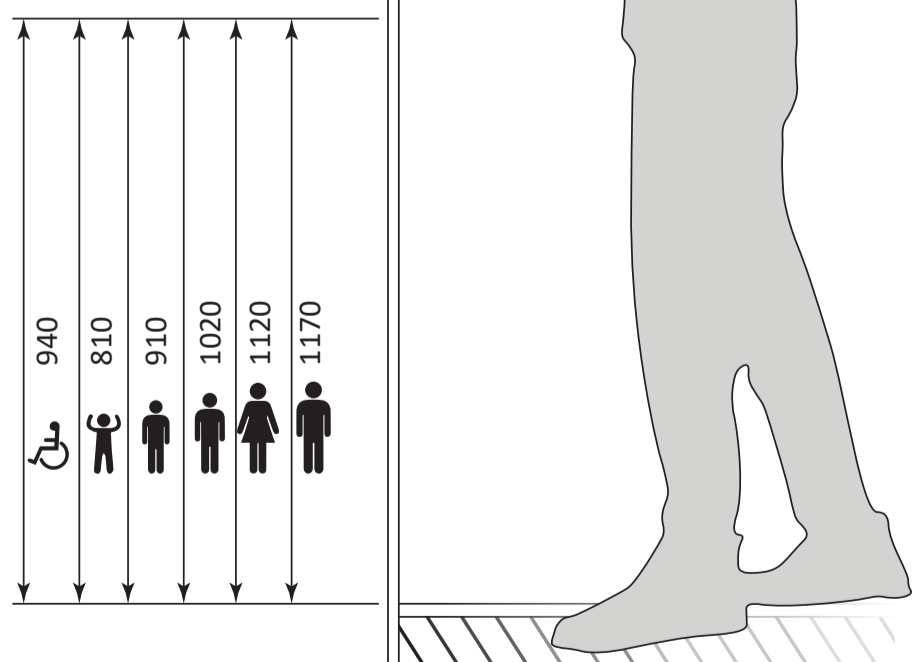

Specifications

Product Name	Automatic Soap Dispenser 1000ML - White
Product Code	DSDR0047
Type	Automatic
Pump Type	Foam, Spray & Gel
Material	ABS Plastic
Capacity	1000 ML
Colour	White
Variety of Liquids	Liquid Soap, Shampoo, Conditioner & Lotion
Drop Volume	1-1.5 ML per one Time
Fitting	Wall Mounted
Weight	925 gm (Unboxed) 1000 gm (Boxed)
Features	Key Lock System

Also available
with
Drip Tray

RECOMMENDED MOUNTING HEIGHT

All dimensions are in mm