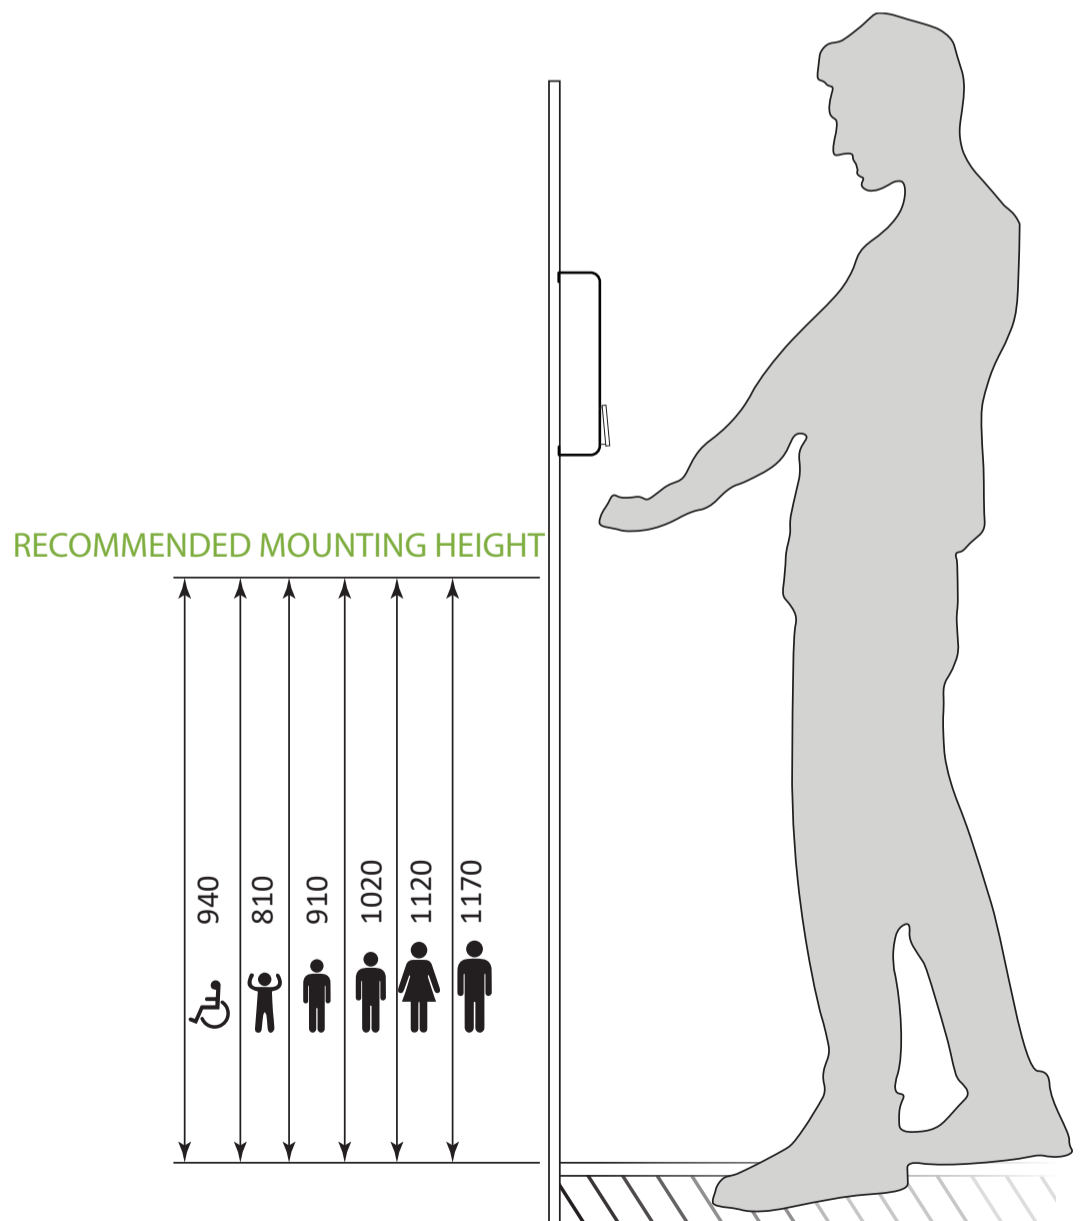

Dolphy Australia
The sign of quality

DSDR0046

Specifications

Product Name	Manual Soap Dispenser 1000ML - Black
Product Code	DSDR0046
Type	Manual
Material	ABS Plastic
Capacity	1000 ML
Colour	Black
Variety of Liquids	Liquid Soap, Shampoo, Conditioner & Lotion
Drop Volume	1-1.5 ML per one Time
Fitting	Wall Mounted
Weight	500 gm (Unboxed) 580 gm (Boxed)
Features	Key Lock System

All dimensions are in mm.