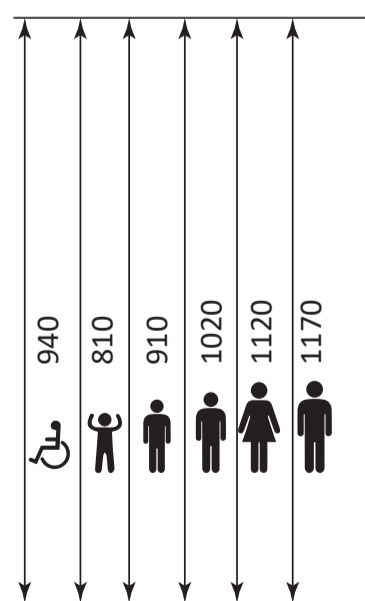

### Specifications

Product Name	Manual Soap Dispenser 1000ML - White
Product Code	DSDR0045
Type	Manual
Material	ABS Plastic
Capacity	1000 ML
Colour	White
Variety of Liquids	Liquid Soap, Shampoo, Conditioner & Lotion
Drop Volume	1-1.5 ML per one Time
Fitting	Wall Mounted
Weight	500 gm ( Unboxed ) 580 gm ( Boxed )
Features	Key Lock System

### RECOMMENDED MOUNTING HEIGHT

All dimensions are in mm.