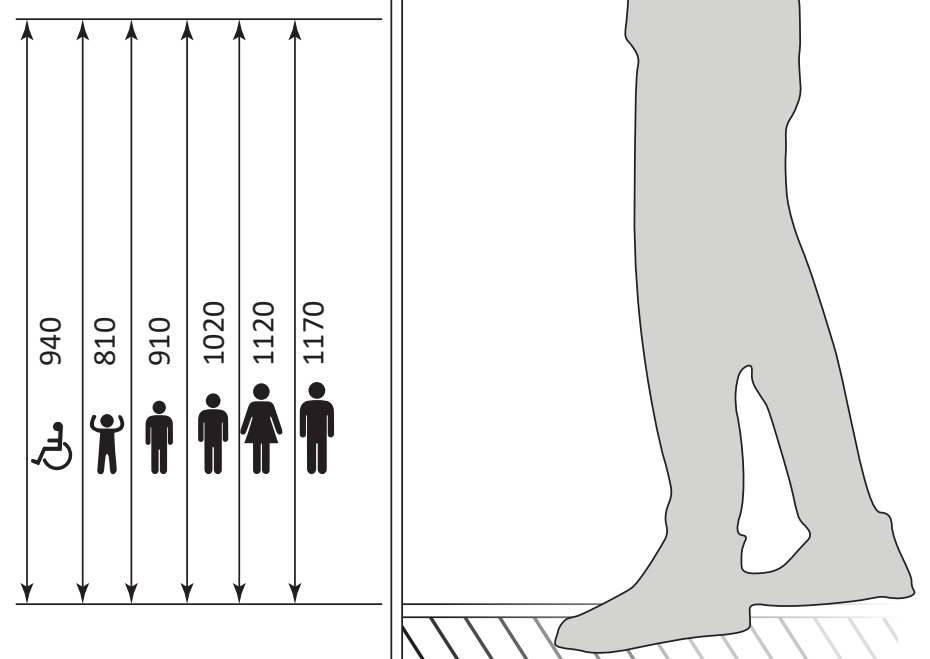

Dolphy Australia
The sign of quality

DSDR0043

Specifications

Product Name	Soap Dispenser 300ML - White Set of 2
Product Code	DSDR0043
Type	Manual
Material	ABS Plastic
Capacity	300 ML / Unit
Colour	White
Variety of Liquids	Liquid Soap, Shampoo, Conditioner & Lotion
Drop Volume	1-1.5 ML per one Time
Fitting	Wall Mounted
Weight	500 gm (Unboxed) 580 gm (Boxed)
Features	Liquid level indicator

RECOMMENDED MOUNTING HEIGHT

All dimensions are in mm.