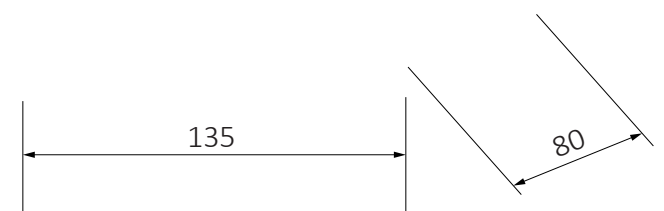

Dolphy Australia
The sign of quality

DSDR0043

Specifications

Product Name	Soap Dispenser 300ML - White Set of 2
Product Code	DSDR0043
Type	Manual
Material	ABS Plastic
Capacity	300 ML / Unit
Colour	White
Variety of Liquids	Liquid Soap, Shampoo, Conditioner & Lotion
Drop Volume	1-1.5 ML per one Time
Fitting	Wall Mounted
Weight	500 gm (Unboxed) 580 gm (Boxed)
Features	Liquid level indicator

RECOMMENDED MOUNTING HEIGHT

All dimensions are in mm.