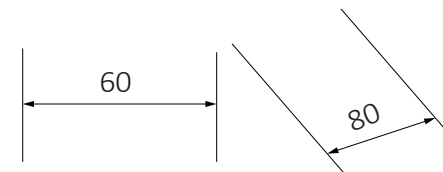

### Specifications

Product Name	Soap Dispenser 300ML - Black
Product Code	DSDR0019
Type	Manual
Material	ABS Plastic
Capacity	300 ML
Colour	Black
Variety of Liquids	Liquid Soap, Shampoo, Conditioner & Lotion
Drop Volume	1-1.5 ML per one Time
Fitting	Wall Mounted
Weight	255 gm ( Unboxed ) 330 gm ( Boxed )
Features	Liquid level indicator

All dimensions are in mm.