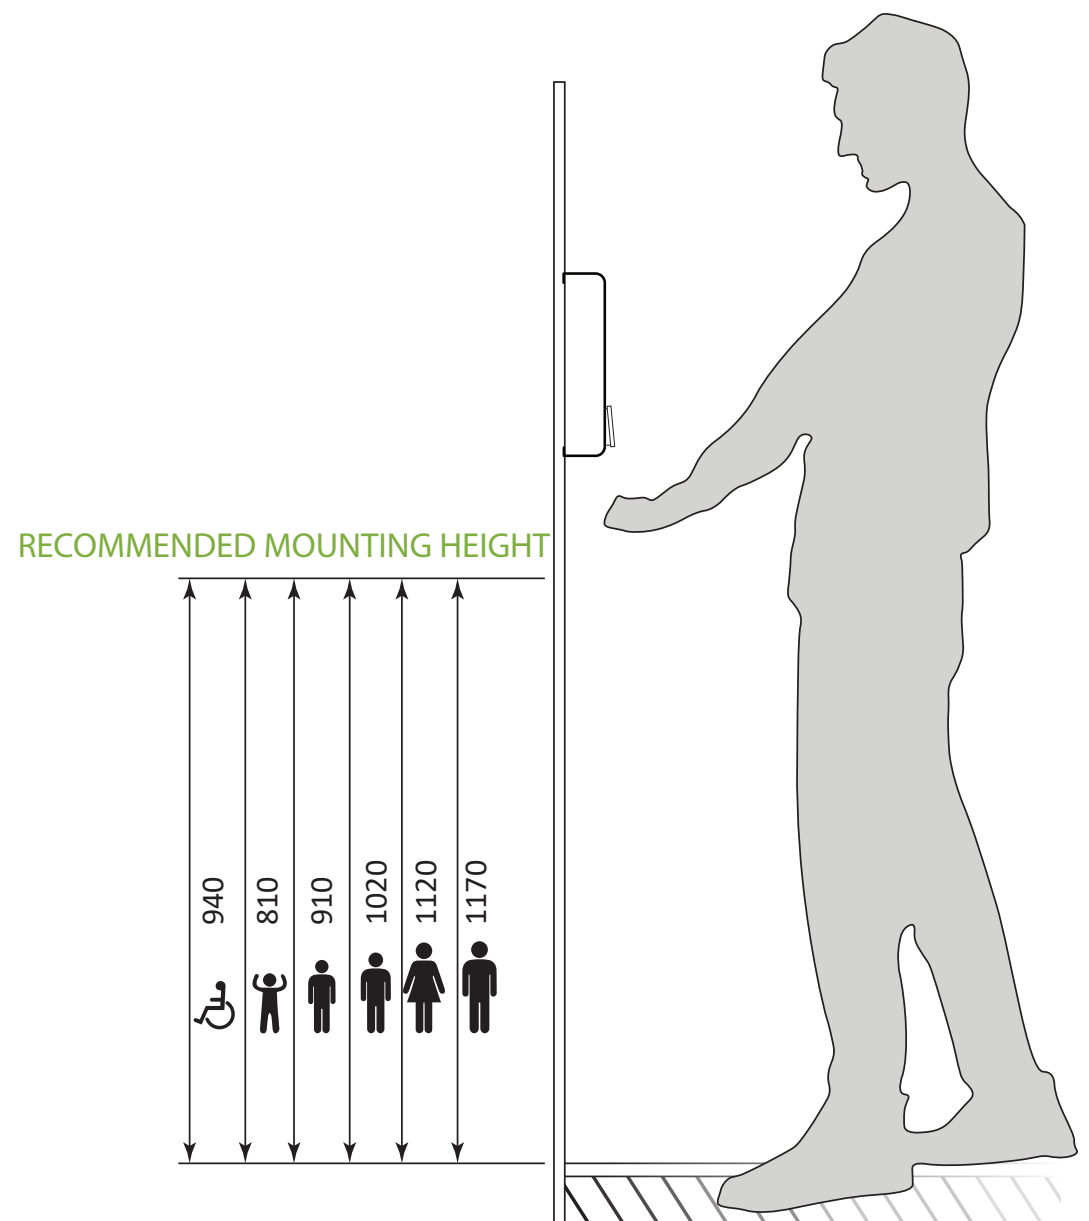

Dolphy Australia  
The sign of quality

**DSDR0019**

### Specifications

Product Name	Soap Dispenser 300ML - Black
Product Code	DSDR0019
Type	Manual
Material	ABS Plastic
Capacity	300 ML
Colour	Black
Variety of Liquids	Liquid Soap, Shampoo, Conditioner & Lotion
Drop Volume	1-1.5 ML per one Time
Fitting	Wall Mounted
Weight	255 gm ( Unboxed ) 330 gm ( Boxed )
Features	Liquid level indicator

All dimensions are in mm.