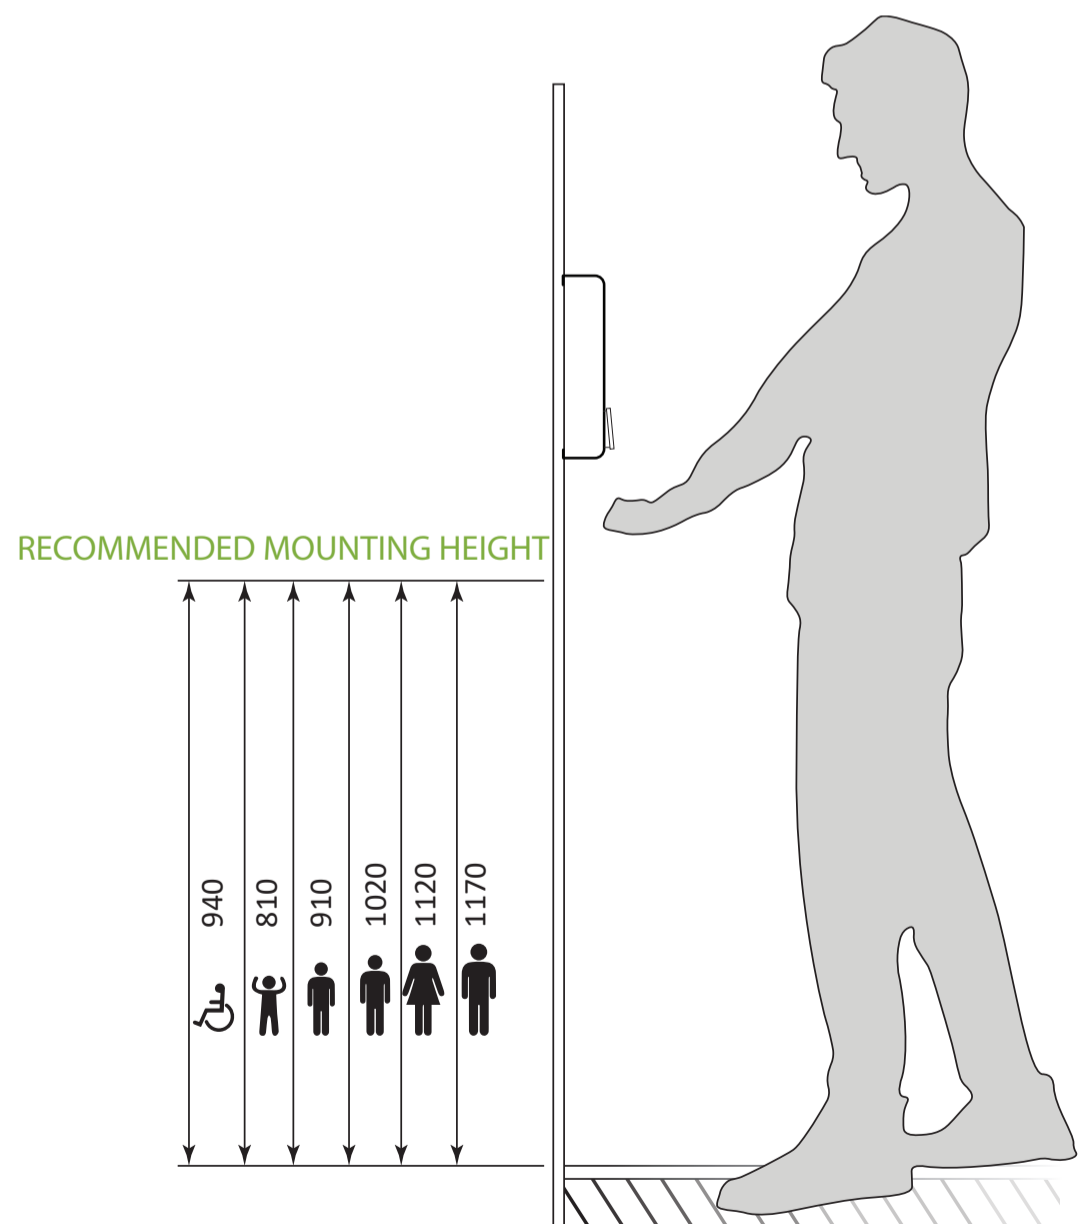

Dolphy Australia
The sign of quality

DSDR0018

Specifications

Product Name	Soap Dispenser 300ML - White
Product Code	DSDR0018
Type	Manual
Material	ABS Plastic
Capacity	300 ML
Colour	White
Variety of Liquids	Liquid Soap, Shampoo, Conditioner & Lotion
Drop Volume	1-1.5 ML per one Time
Fitting	Wall Mounted
Weight	255 gm (Unboxed) 330 gm (Boxed)
Features	Liquid level indicator

All dimensions are in mm.