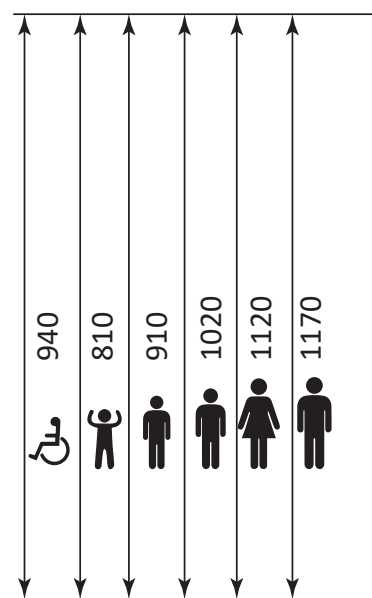

Dolphy Australia
The sign of quality

DPDR0051

Specifications

Product Name	Multi-fold Paper Towel/Roll Dispenser - Black
Product Code	DPDR0051
Material	High Impact ABS Plastic
Paper Size	230 mm X 80 mm
Colour	Black & Gray
Fitting	Wall Mounted
Weight	1300 gm (Unboxed) 1500 gm (Boxed)
Features	Key Lock System Fits Kitchen Towel or Roll Towel

RECOMMENDED MOUNTING HEIGHT

D: Depth
L: Length
W: Upper Width
All dimensions are in mm