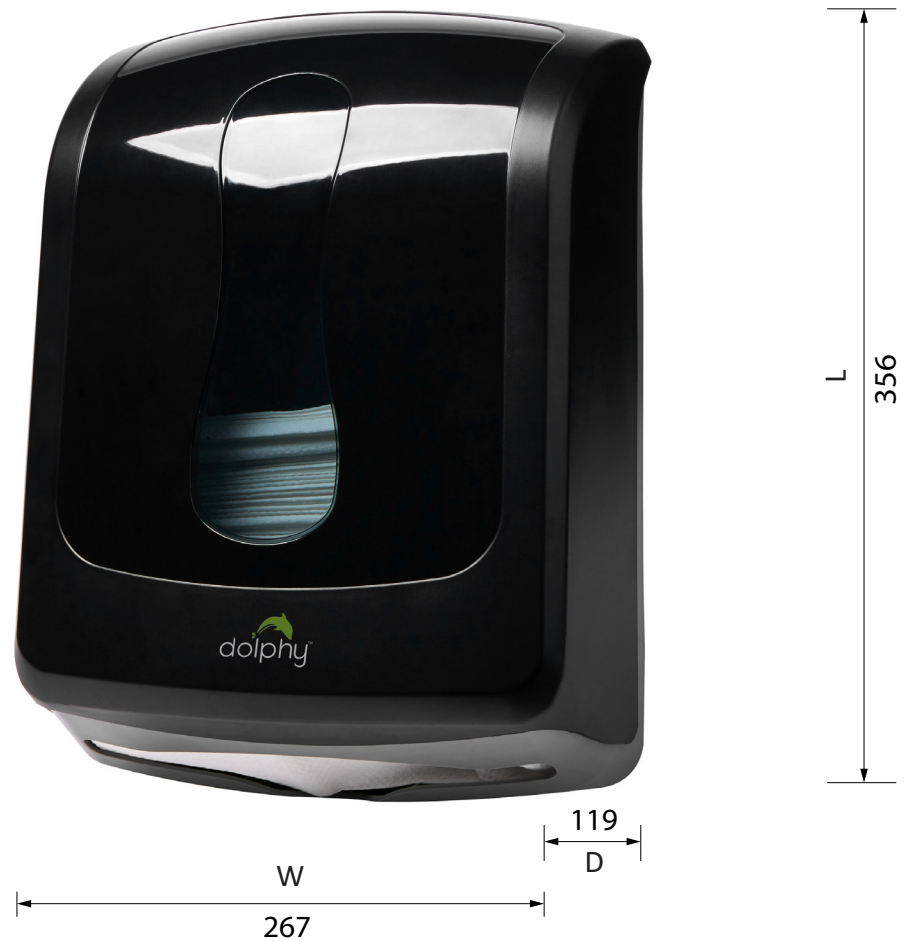

Dolphy Australia
The sign of quality

DPDR0015

Specifications

Product Name	Multi-fold Paper Towel Dispenser Jumbo - Black
Product Code	DPDR0015
Material	High Impact ABS Plastic
Capacity	3 Packs (Folded)
Paper Size	230 mm X 80 mm
Colour	Black
Fitting	Wall Mounted
Weight	800 gm (Unboxed) 1000 gm (Boxed)
Features	Key Lock System