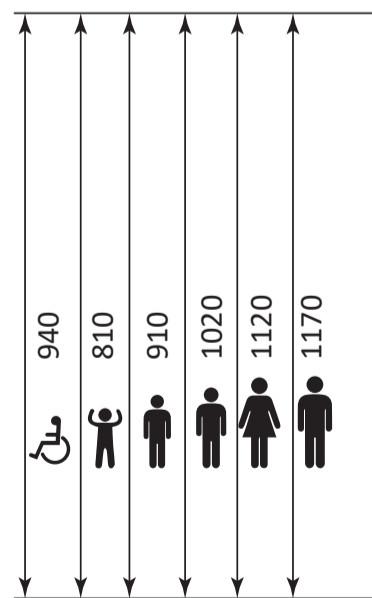

### Specifications

Product Name	Multi-fold Paper Towel Dispenser -White
Product Code	DPDR0004
Material	High Impact ABS Plastic
Capacity	2 Packs ( Folded )
Paper Size	220 mm X 80 mm
Colour	White with Chrome Ring
Fitting	Wall Mounted
Weight	800 gm ( Unboxed ) 980 gm ( Boxed )
Features	Key Lock System

#### RECOMMENDED MOUNTING HEIGHT

D: Depth  
L: Length  
Upper Width  
All dimensions are in mm