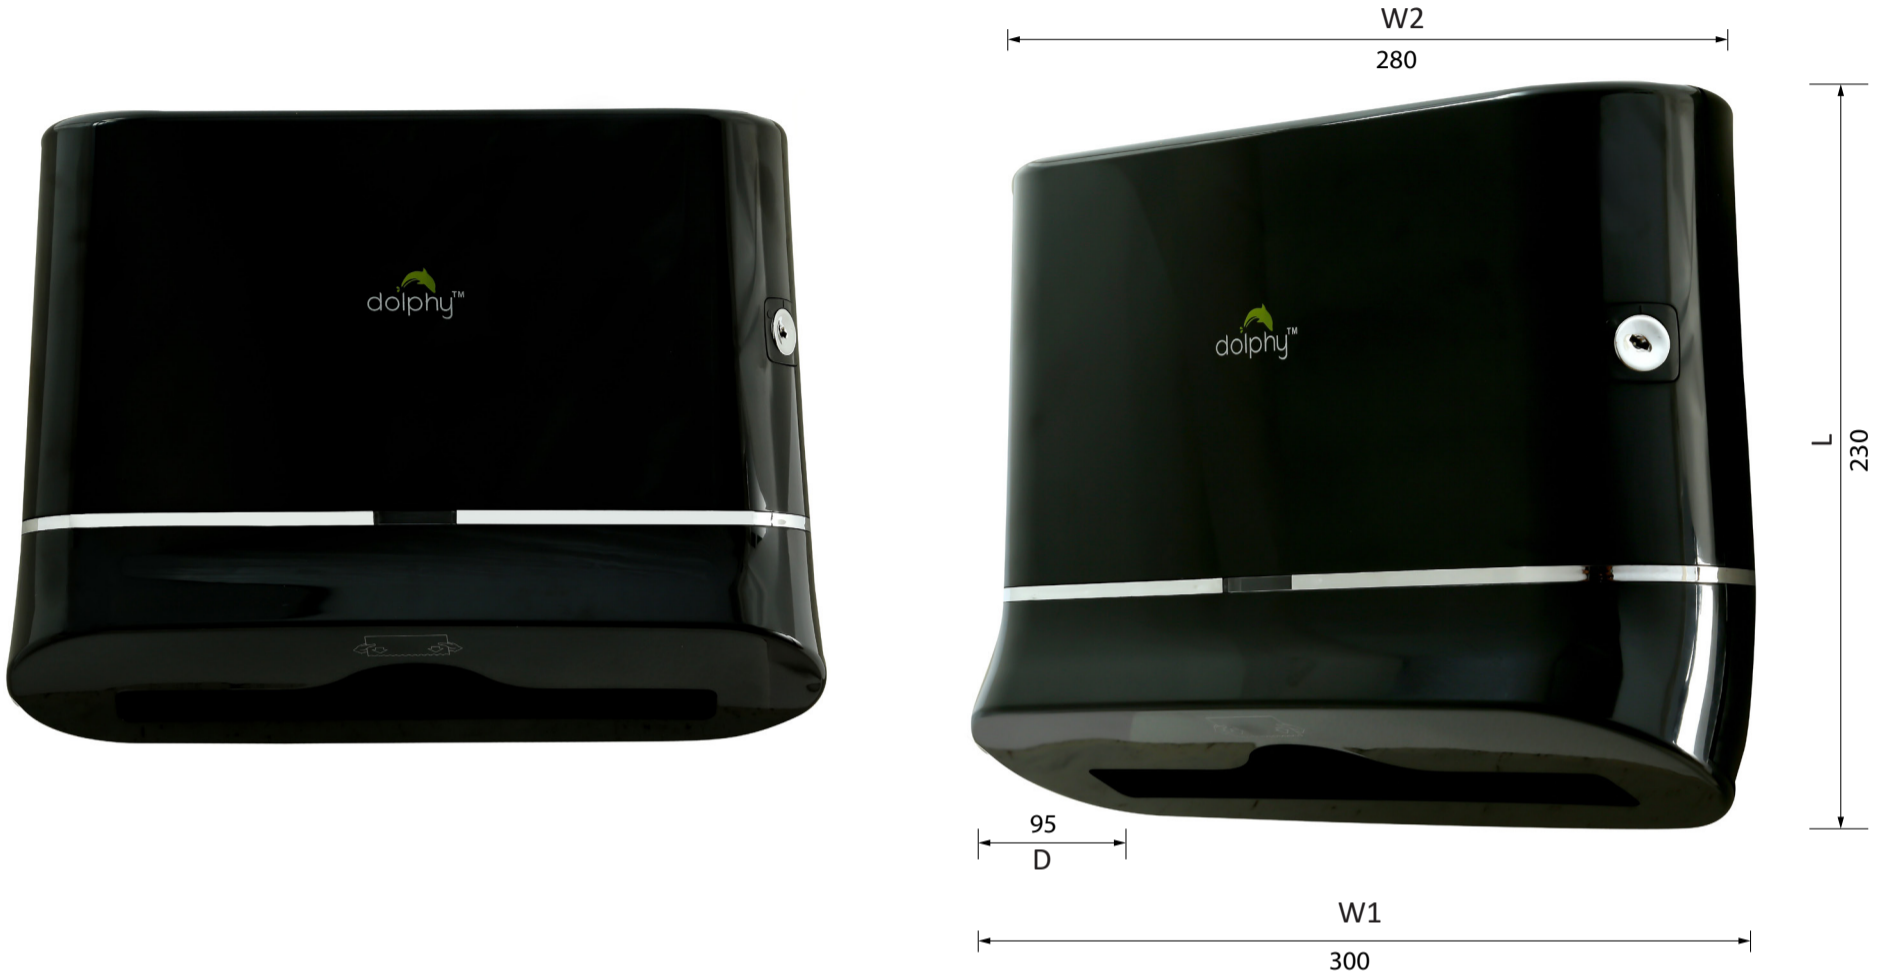

Dolphy Australia
The sign of quality

DPDR0002

Specifications

| | |
|--------------|--|
| Product Name | Multi-fold Paper Towel Dispenser - Black |
| Product Code | DPDR0002 |
| Material | High Impact ABS Plastic |
| Capacity | 2 Packs (Folded) |
| Paper Size | 220 mm X 70 mm |
| Colour | Black |
| Fitting | Wall Mounted |
| Weight | 750 gm (Unboxed) 830 gm (Boxed) |
| Features | Key Lock System |