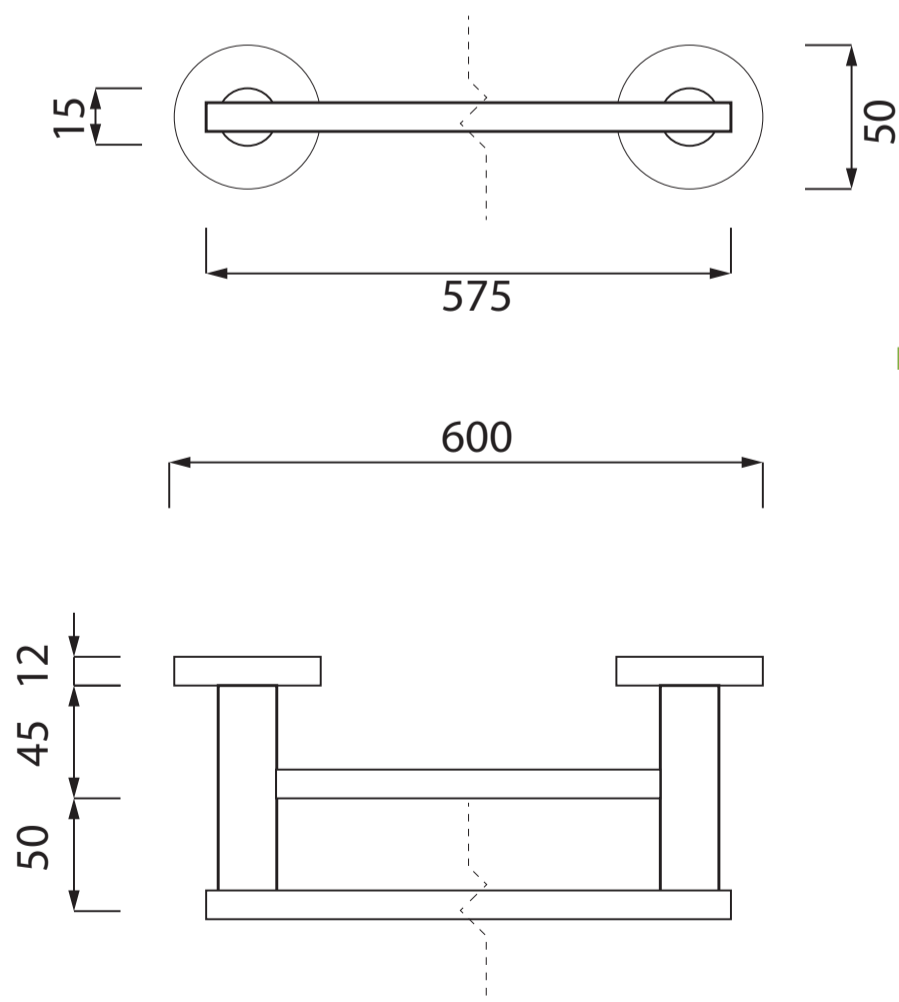

### Specifications

Product Name	Double Towel Rail
Product Code	DBTR0003
Material	Stainless Steel
Finish	Brushed
Mounting	Concealed Screw Fix
Size	600 mm wide 110 mm deep

RECOMMENDED MOUNTING HEIGHT

All dimensions are in mm