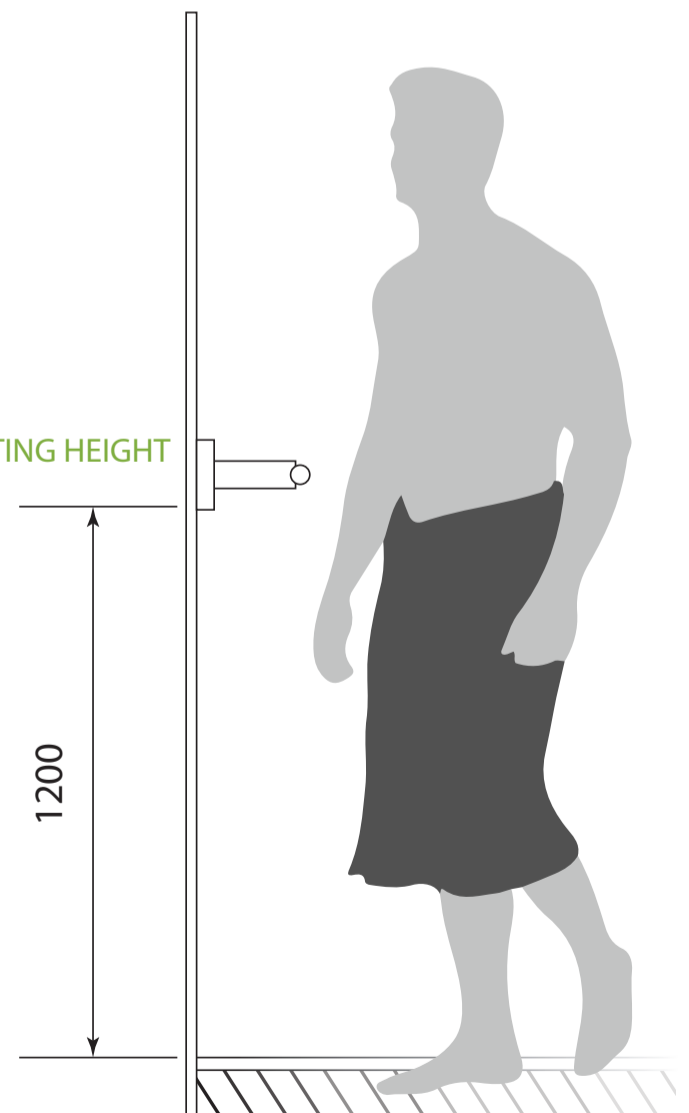

Dolphy Australia  
The sign of quality

**DBTR0003**

### Specifications

Product Name	Double Towel Rail
Product Code	DBTR0003
Material	Stainless Steel
Finish	Brushed
Mounting	Concealed Screw Fix
Size	600 mm wide 110 mm deep

RECOMMENDED MOUNTING HEIGHT

All dimensions are in mm