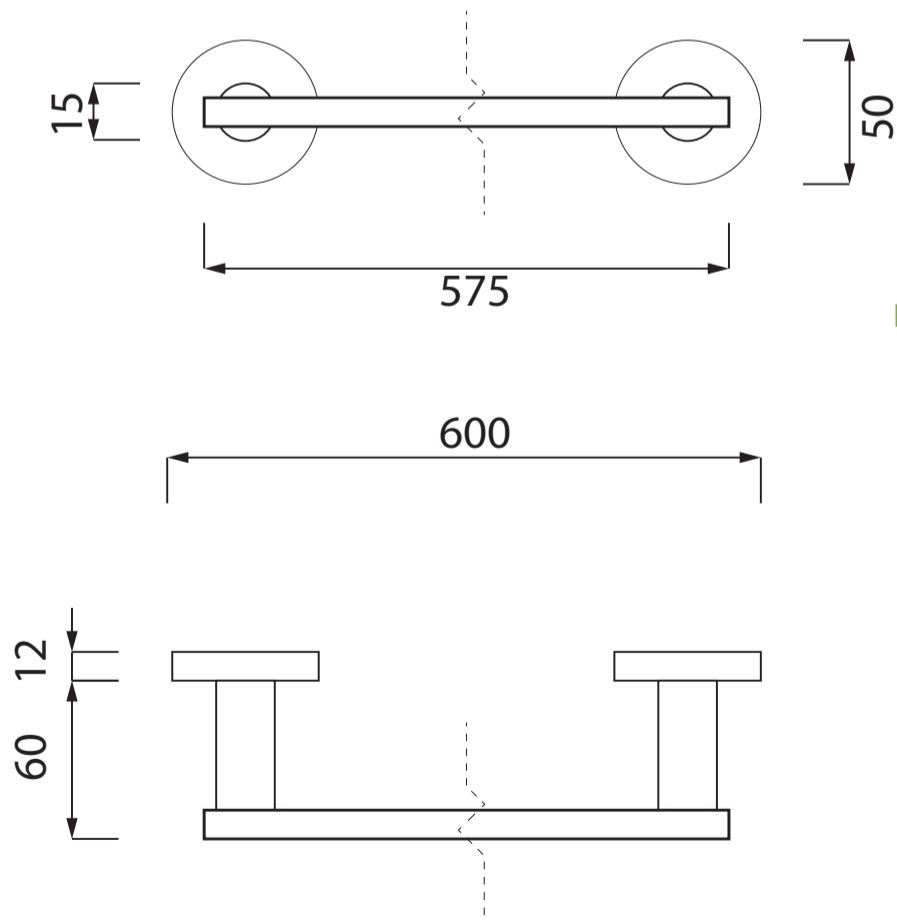

**Specifications**

Product Name	Single Towel Rail
Product Code	DBTR0002
Material	Stainless Steel
Finish	Brushed
Mounting	Concealed Screw Fix
Size	600 mm wide 75 mm deep

RECOMMENDED MOUNTING HEIGHT

All dimensions are in mm