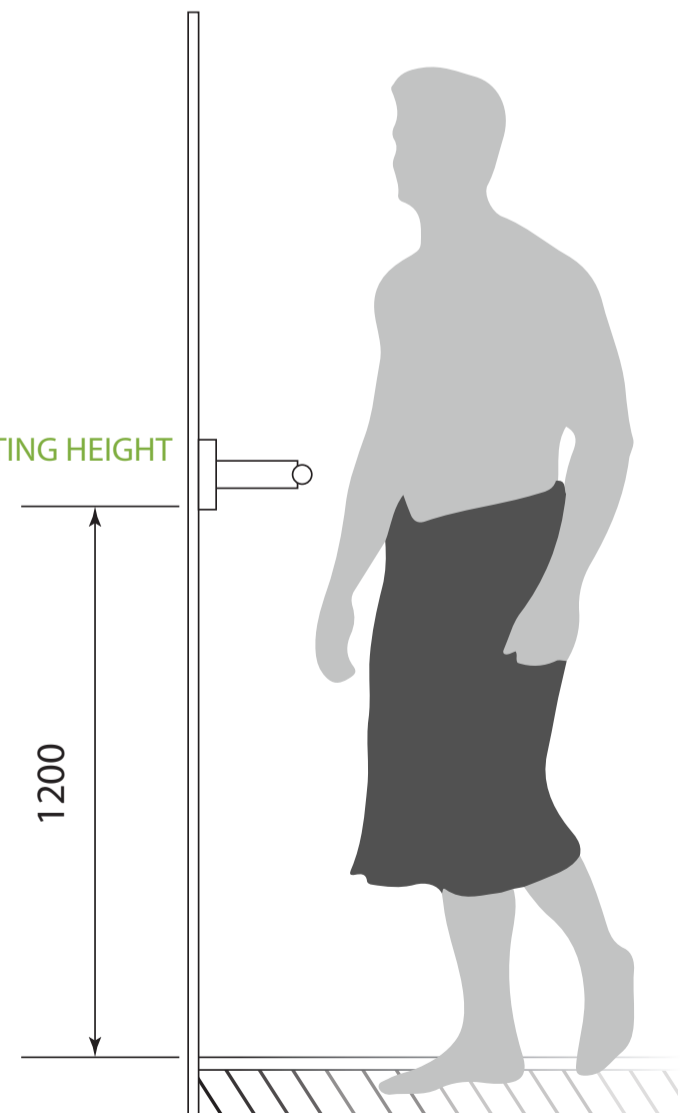

**Specifications**

Product Name	Single Towel Rail
Product Code	DBTR0002
Material	Stainless Steel
Finish	Brushed
Mounting	Concealed Screw Fix
Size	600 mm wide 75 mm deep

RECOMMENDED MOUNTING HEIGHT

All dimensions are in mm