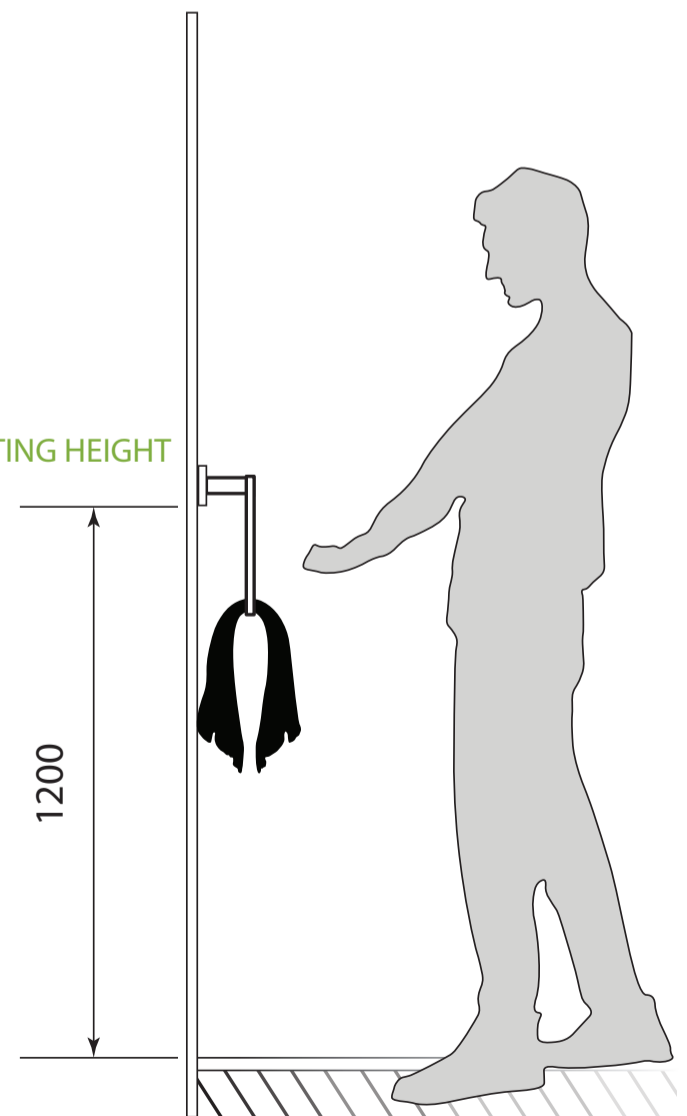

Specifications

Product Name	Round Hand Towel Ring
Product Code	DBTR0001
Material	Stainless Steel
Finish	Brushed
Mounting	Concealed Screw Fix
Size	175 mm wide 85 mm deep

RECOMMENDED MOUNTING HEIGHT

All dimensions are in mm