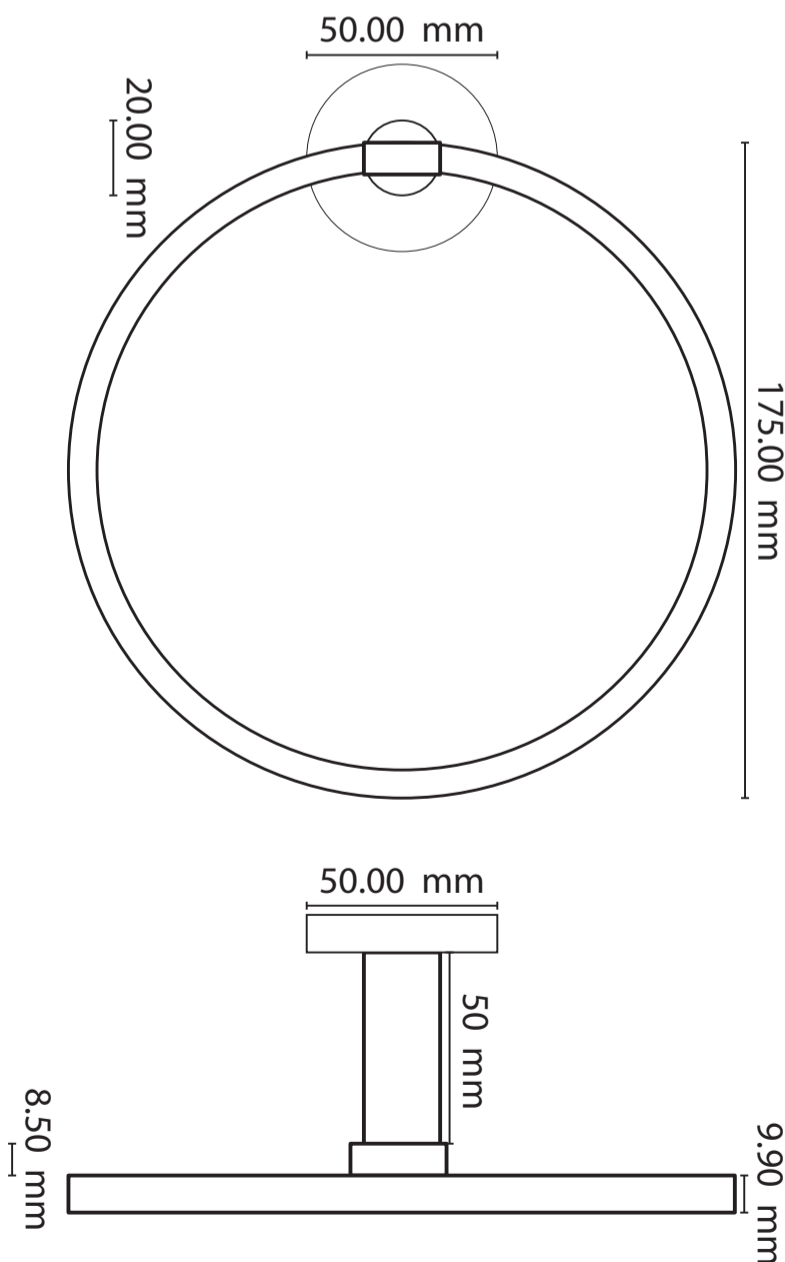

Specifications

Product Name	Round Hand Towel Ring
Product Code	DBTR0001
Material	Stainless Steel
Finish	Brushed
Mounting	Concealed Screw Fix
Size	175 mm wide 85 mm deep

RECOMMENDED MOUNTING HEIGHT

All dimensions are in mm