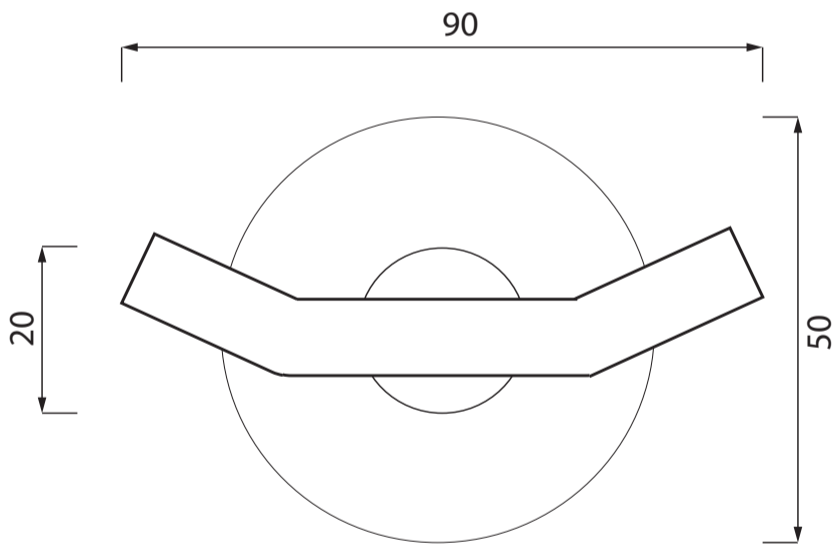

Specifications

Product Name	Double Robe Hook
Product Code	DBRH0003
Material	Stainless Steel
Finish	Brushed
Mounting	Concealed Screw Fix
Size	50 mm wide 90 mm deep

RECOMMENDED MOUNTING HEIGHT

All dimensions are in mm