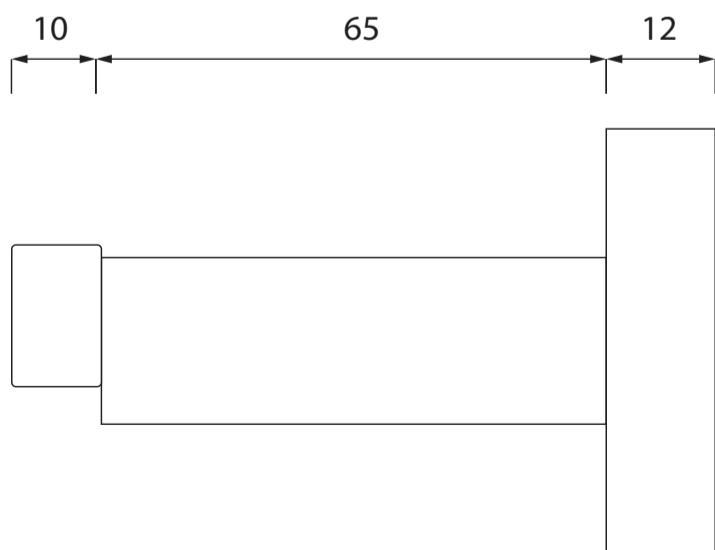

Specifications

Product Name	Double Robe Hook
Product Code	DBRH0003
Material	Stainless Steel
Finish	Brushed
Mounting	Concealed Screw Fix
Size	50 mm wide 90 mm deep

RECOMMENDED MOUNTING HEIGHT

All dimensions are in mm