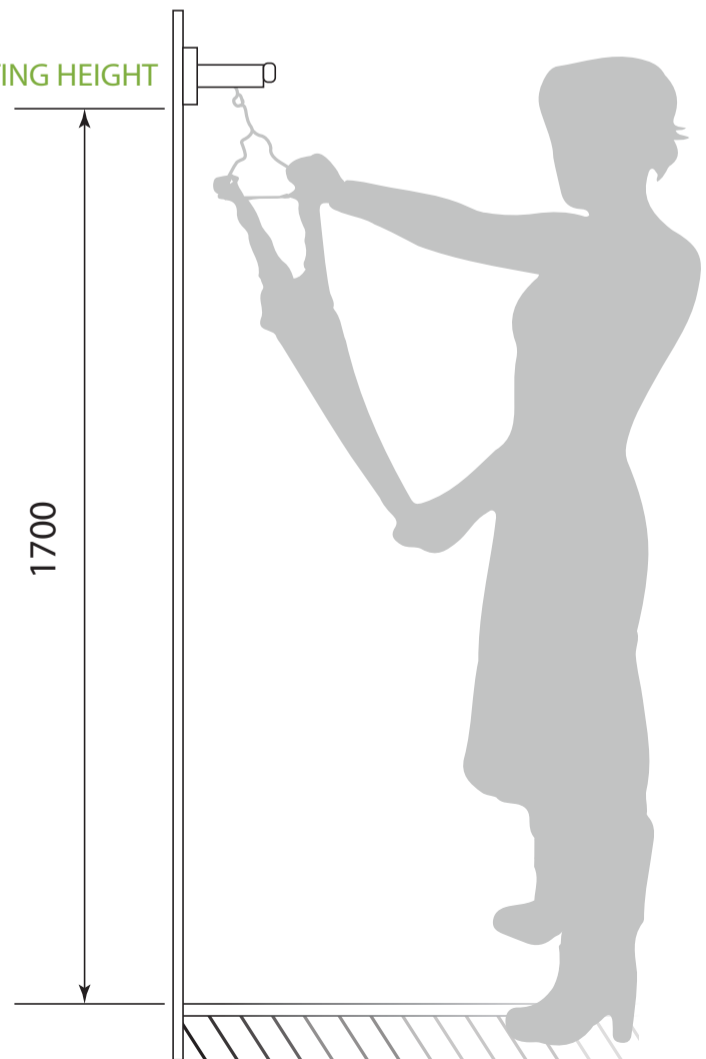

Specifications

Product Name	Double Robe Hook
Product Code	DBRH0003
Material	Stainless Steel
Finish	Brushed
Mounting	Concealed Screw Fix
Size	50 mm wide 90 mm deep

RECOMMENDED MOUNTING HEIGHT

All dimensions are in mm