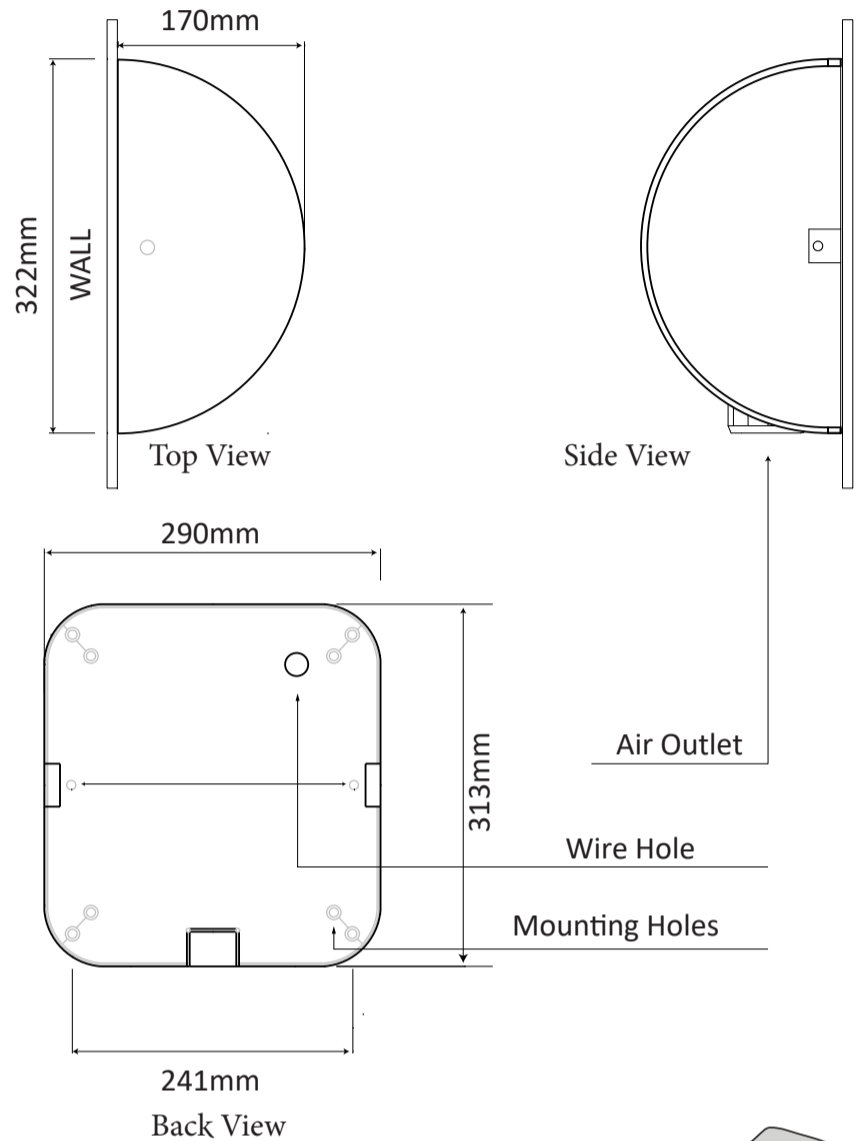

### Specifications

Product Name: European Style Hand Dryer 1800W

Product Code: DAHD0032

Colour: White

Material: High Grade ABS

Motor Type: Brushed Motor

Voltage: AC220-240V / AC110-127V, 50/60Hz

Power: 1800 W

### RECOMMENDED MOUNTING HEIGHT

All dimensions are in mm

Also available  
in Black colour  
&  
Stainless Steel  
Finish

Product Code      DAHD0033

Product Code      DAHD0042