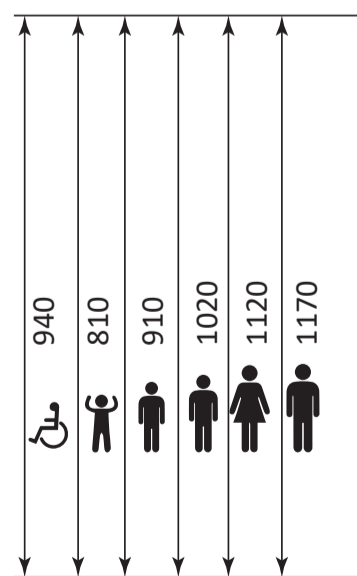

RECOMMENDED MOUNTING HEIGHT

All dimensions are in mm

Also available
in Black colour
&
Stainless Steel
Finish